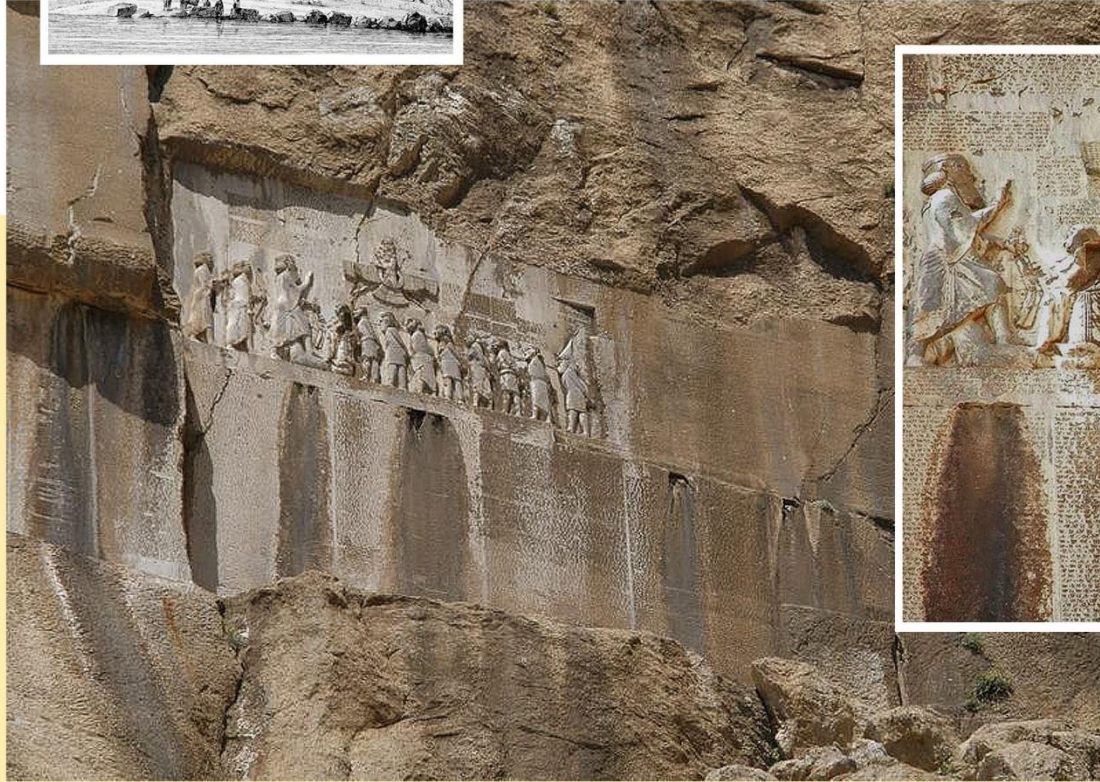

TRUE HEBREW MIGRATIONS TOWARDS AND INTO EUROPE

CAPTIVITY NAMES OF THE HOUSE OF ISRAEL @ 841-515 B.C.

CAPTIVITY NAMES OF THE HOUSE OF ISRAEL @ 841-515 B.C.

CAPTIVITY OF THE HOUSE OF ISRAEL 745-721 B.C.

SCYTHIAN MIGRATIONS @ 650 B.C. - 550 A.D.

**TRUE HEBREW
MIGRATIONS
INTO EUROPE**

SCYTHIANS SPLIT EAST & WEST @ 650-600 B.C.

scythians migrate
TO ARSARETH @ 575-525 B.C.

https://en.wikipedia.org/wiki/Behistun_Inscription

<https://historiek.net/behistuninscriptie-iran-oudheid/85411/>