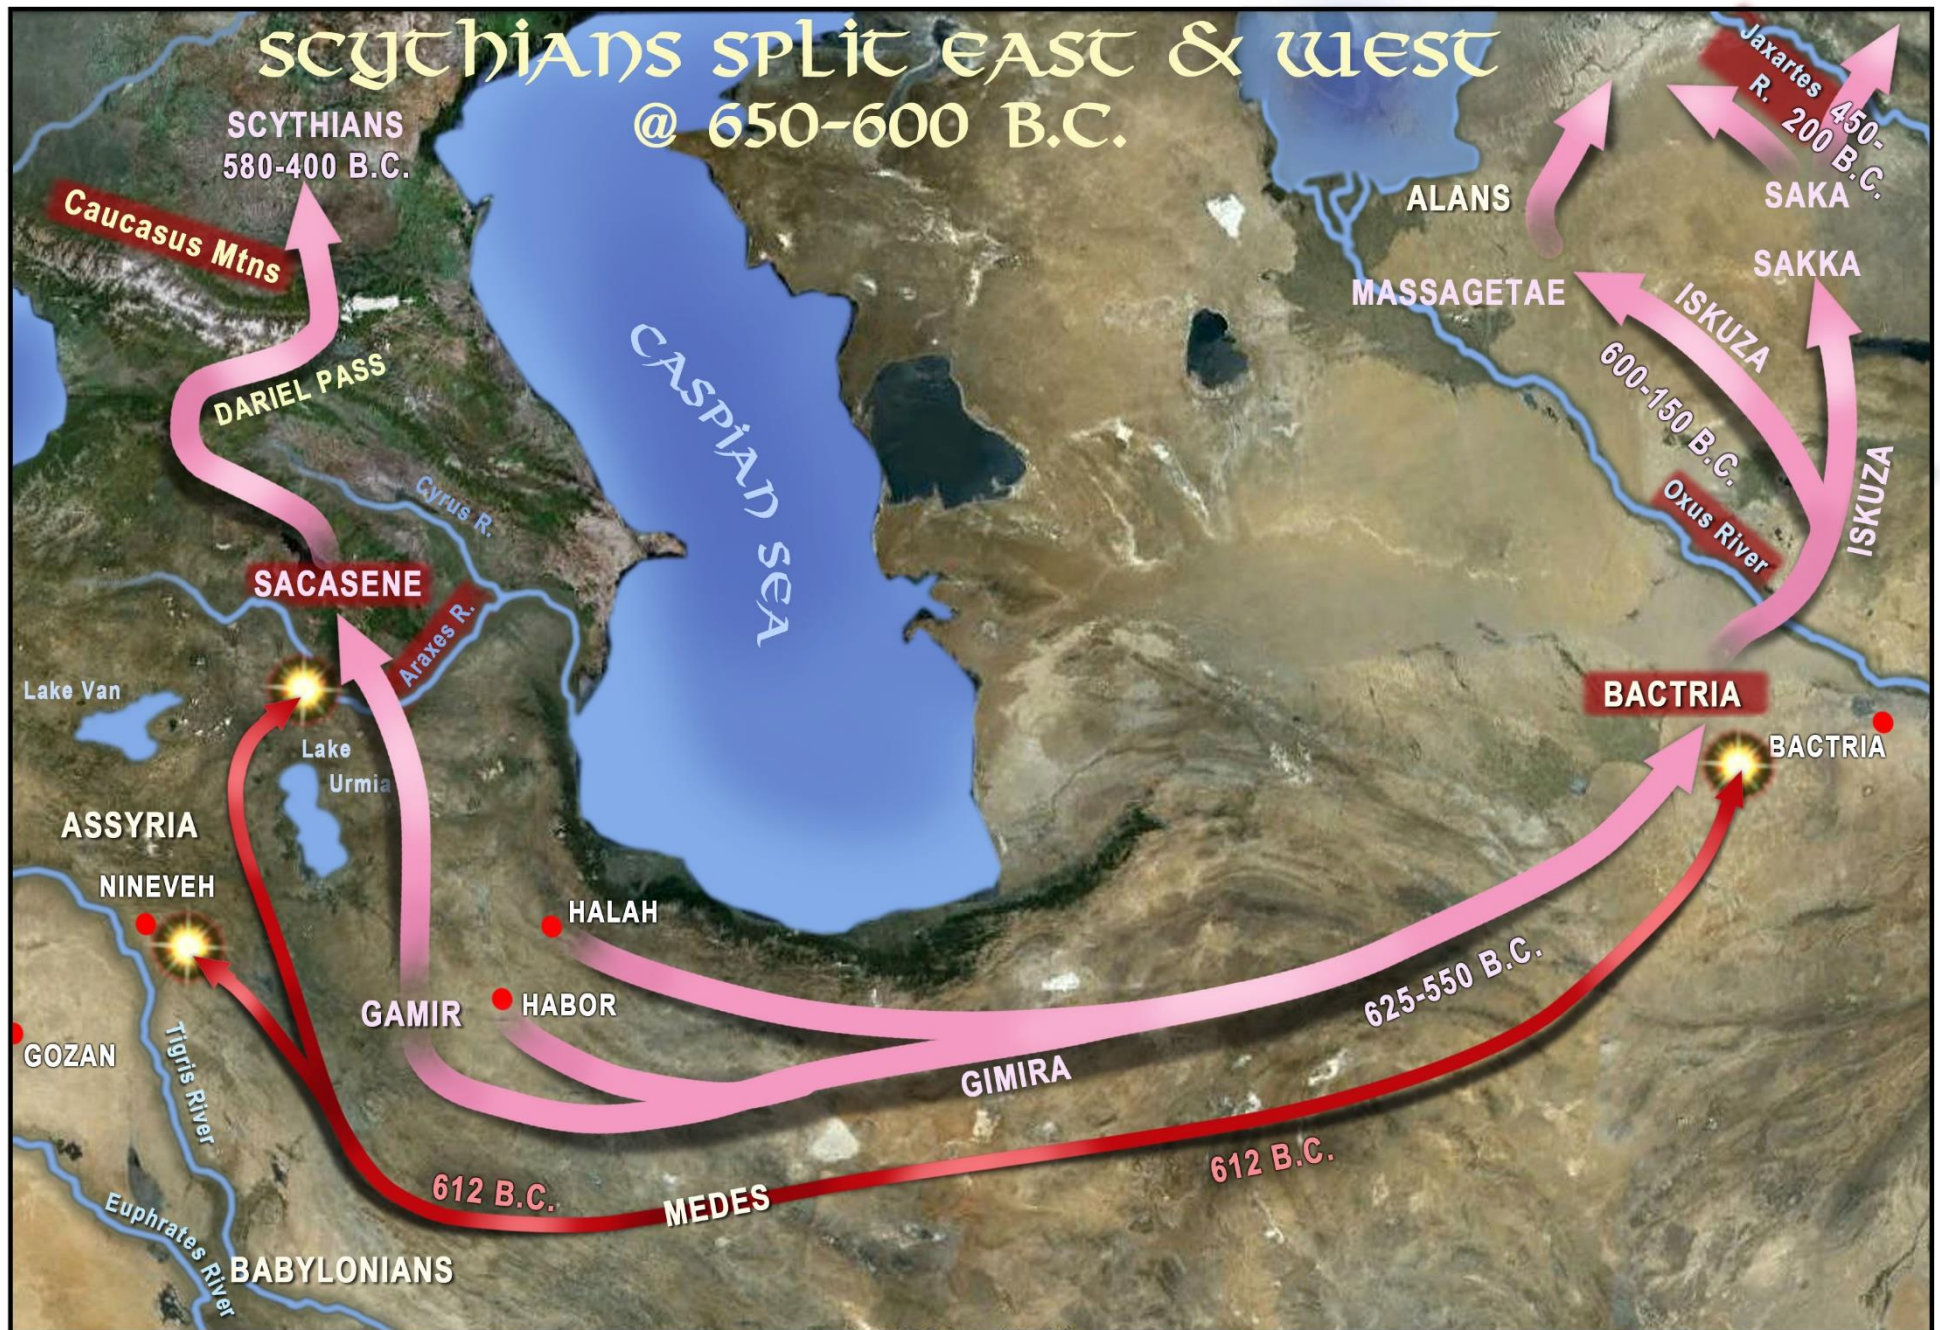

TRUE HEBREW MIGRATIONS TOWARDS AND INTO EUROPE

CAPTIVITY NAMES OF THE HOUSE OF ISRAEL @ 841-515 B.C.

CAPTIVITY NAMES OF THE HOUSE OF ISRAEL @ 841-515 B.C.

CAPTIVITY OF THE HOUSE OF ISRAEL 745-721 B.C.

SCYTHIAN MIGRATIONS @ 650 B.C. - 550 A.D.

**TRUE HEBREW
MIGRATIONS
INTO EUROPE**

SCYTHIANS SPLIT EAST & WEST @ 650-600 B.C.

scythians migrate
TO ARSARETH @ 575-525 B.C.

https://en.wikipedia.org/wiki/Behistun_Inscription

<https://historiek.net/behistuninscriptie-iran-oudheid/85411/>