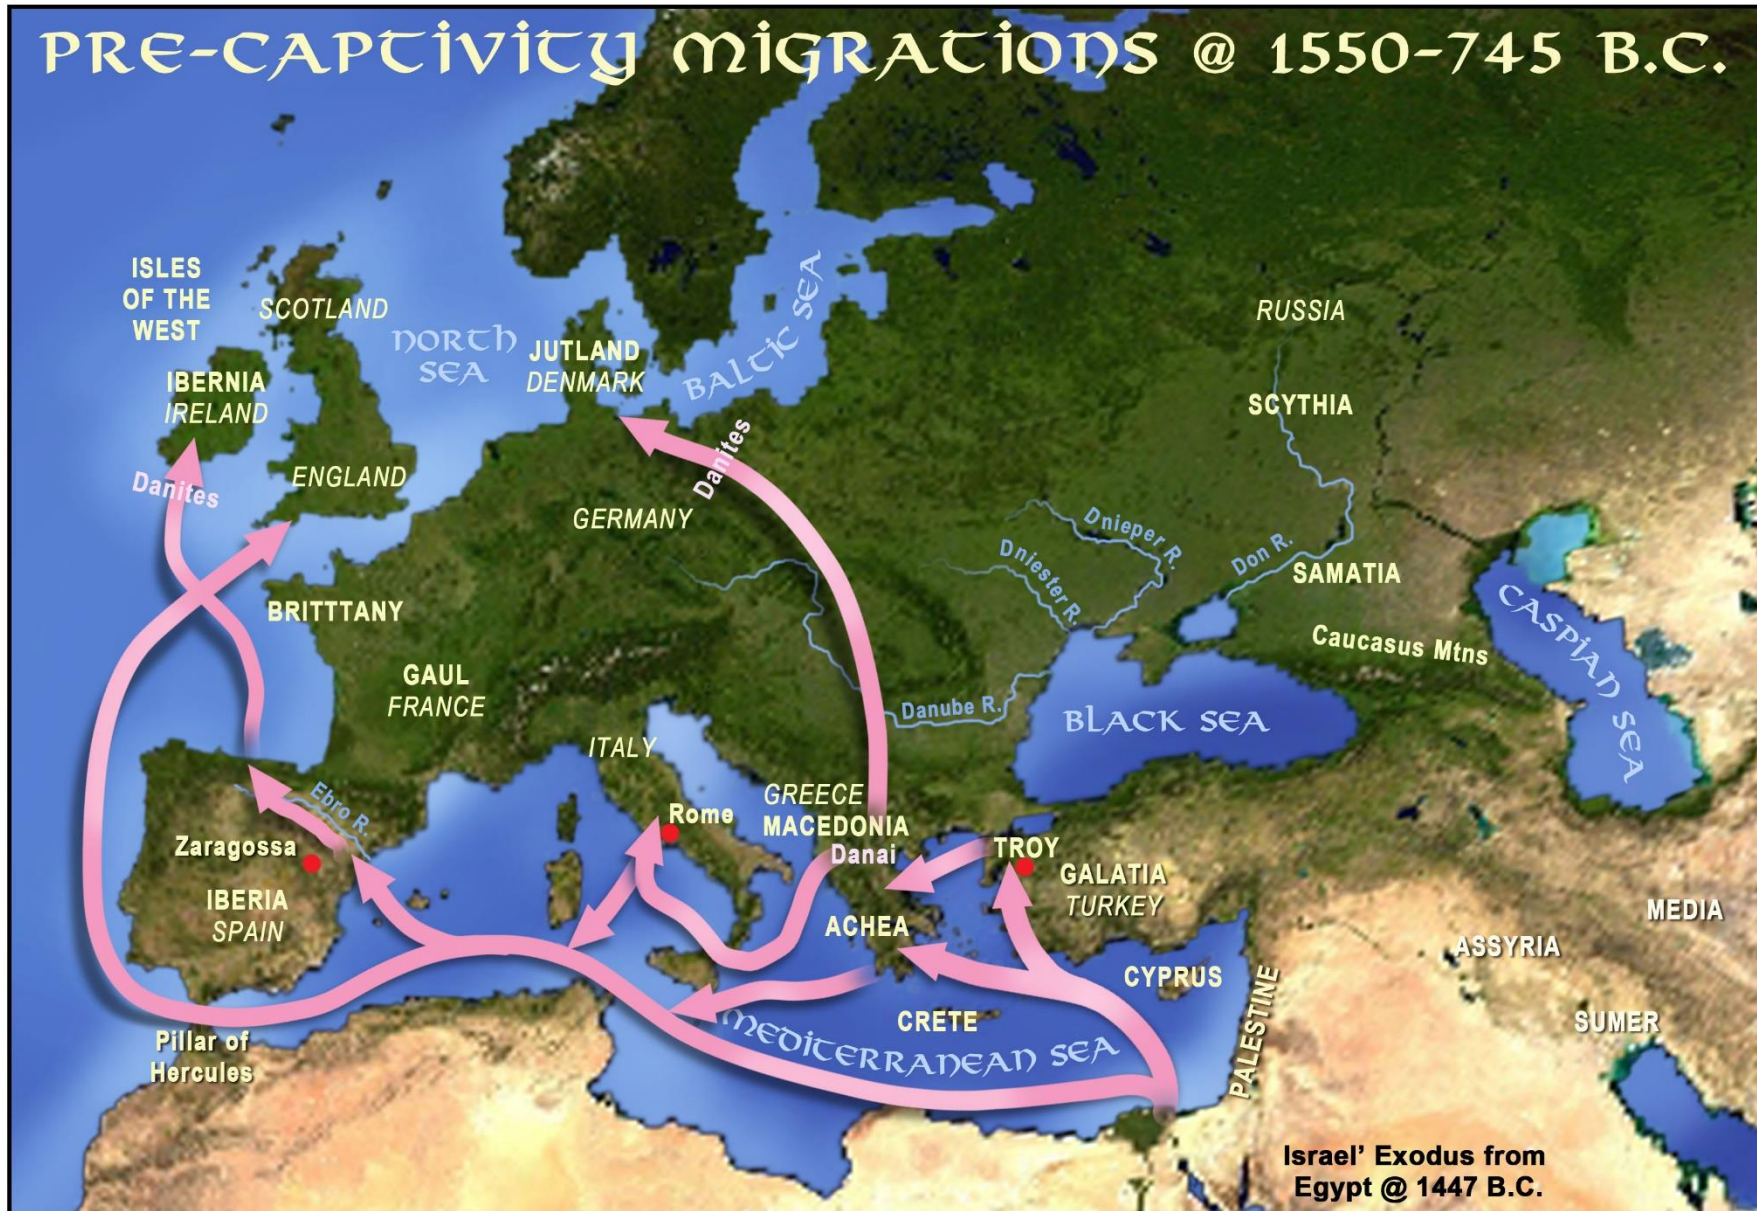

TRUE HEBREW MIGRATIONS TOWARDS AND INTO EUROPE

CAPTIVITY NAMES OF THE HOUSE OF ISRAEL @ 841-515 B.C.

CAPTIVITY NAMES OF THE HOUSE OF ISRAEL @ 841-515 B.C.

CAPTIVITY OF THE HOUSE OF ISRAEL 745-721 B.C.

SCYTHIAN MIGRATIONS @ 650 B.C. - 550 A.D.

**TRUE HEBREW
MIGRATIONS
INTO EUROPE**

SCYTHIANS SPLIT EAST & WEST @ 650-600 B.C.

scythians migrate
TO ARSARETH @ 575-525 B.C.

https://en.wikipedia.org/wiki/Behistun_Inscription

<https://historiek.net/behistuninscriptie-iran-oudheid/85411/>