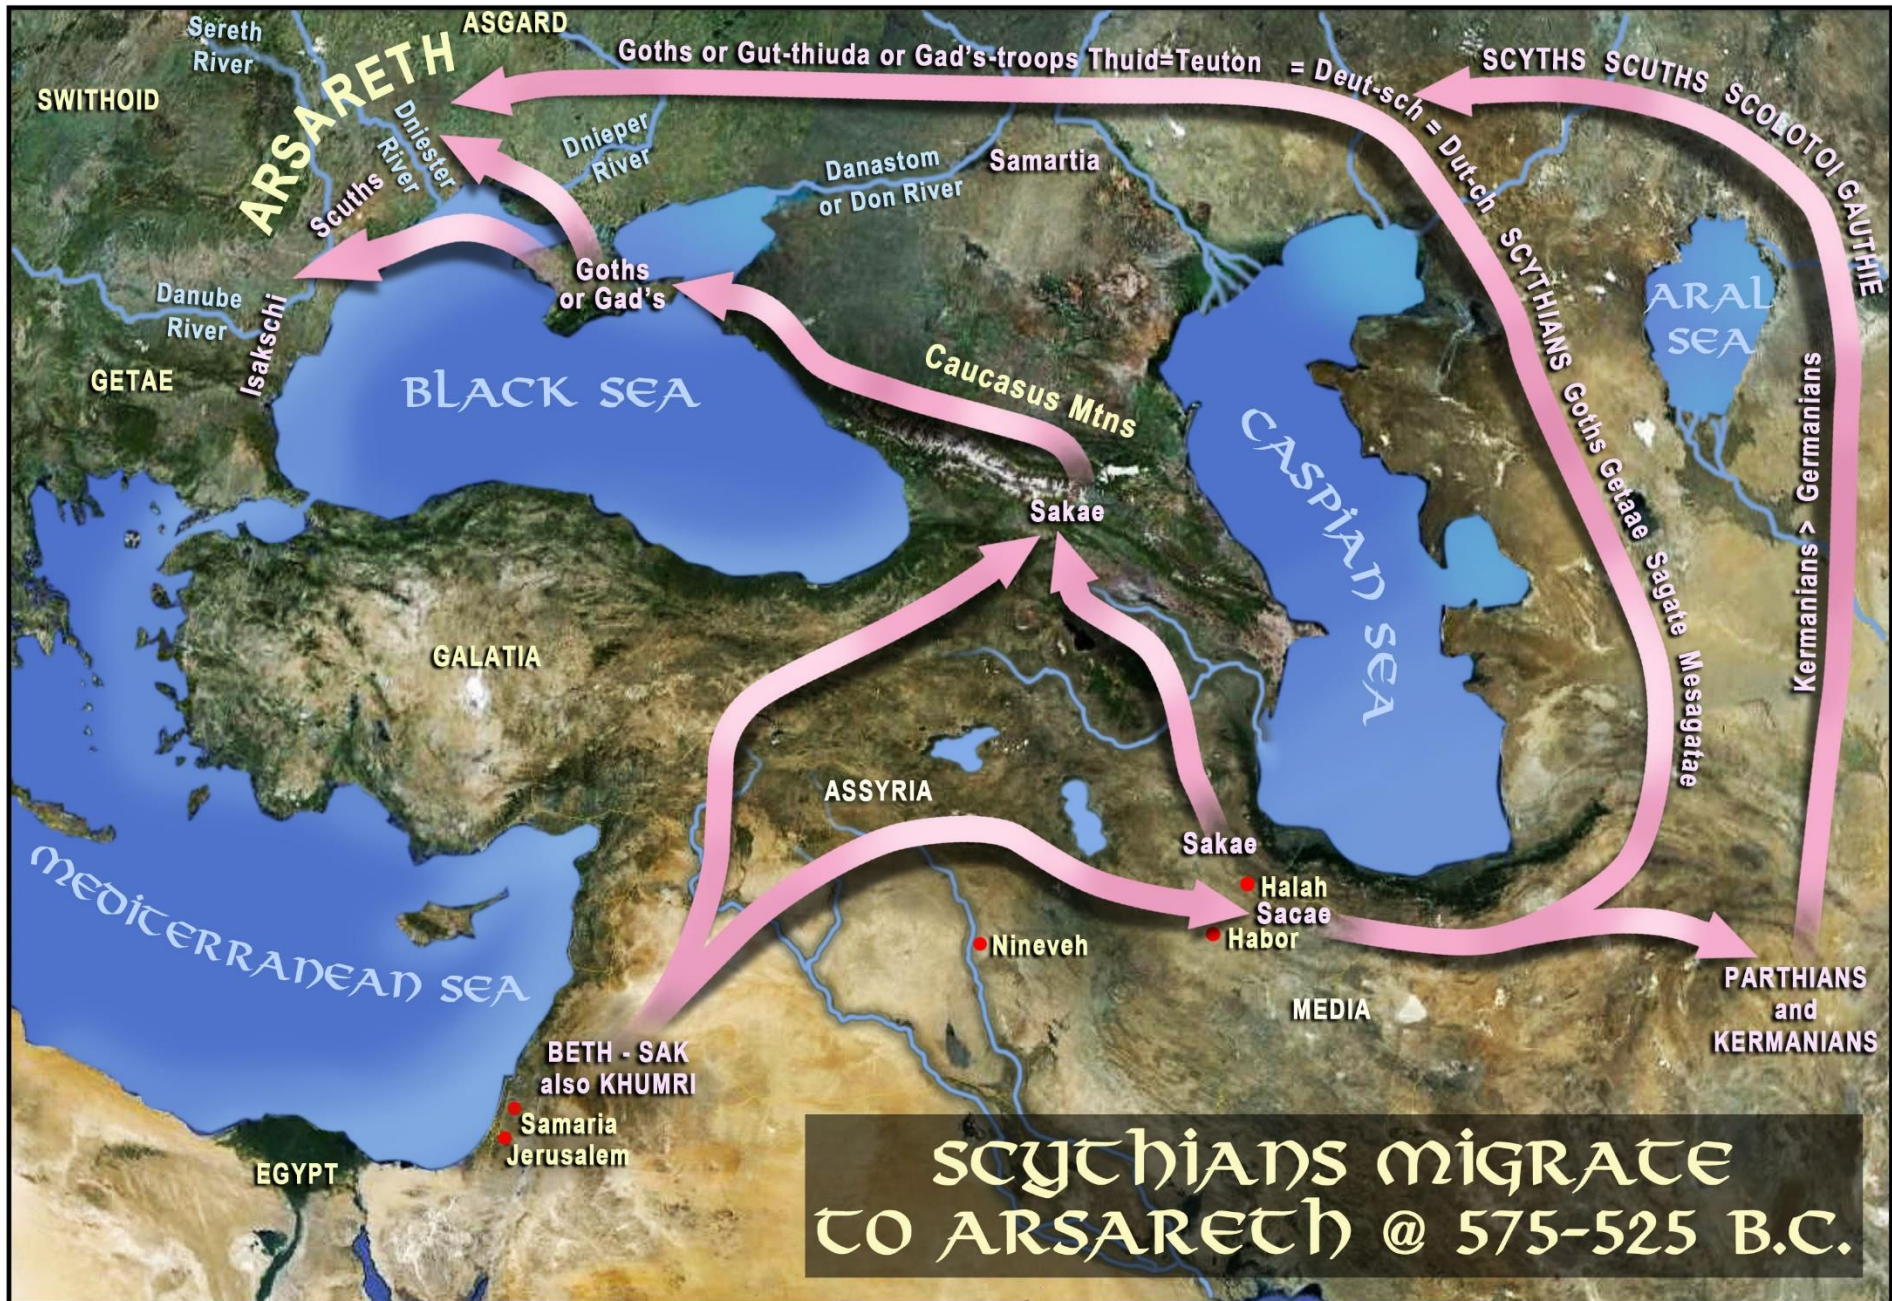

TRUE HEBREW MIGRATIONS TOWARDS AND INTO EUROPE

CAPTIVITY NAMES OF THE HOUSE OF ISRAEL @ 841-515 B.C.

CAPTIVITY NAMES OF THE HOUSE OF ISRAEL @ 841-515 B.C.

CAPTIVITY OF THE HOUSE OF ISRAEL 745-721 B.C.

SCYTHIAN MIGRATIONS @ 650 B.C. - 550 A.D.

**TRUE HEBREW
MIGRATIONS
INTO EUROPE**

SCYTHIANS SPLIT EAST & WEST @ 650-600 B.C.

scythians migrate
TO ARSARETH @ 575-525 B.C.

https://en.wikipedia.org/wiki/Behistun_Inscription

<https://historiek.net/behistuninscriptie-iran-oudheid/85411/>